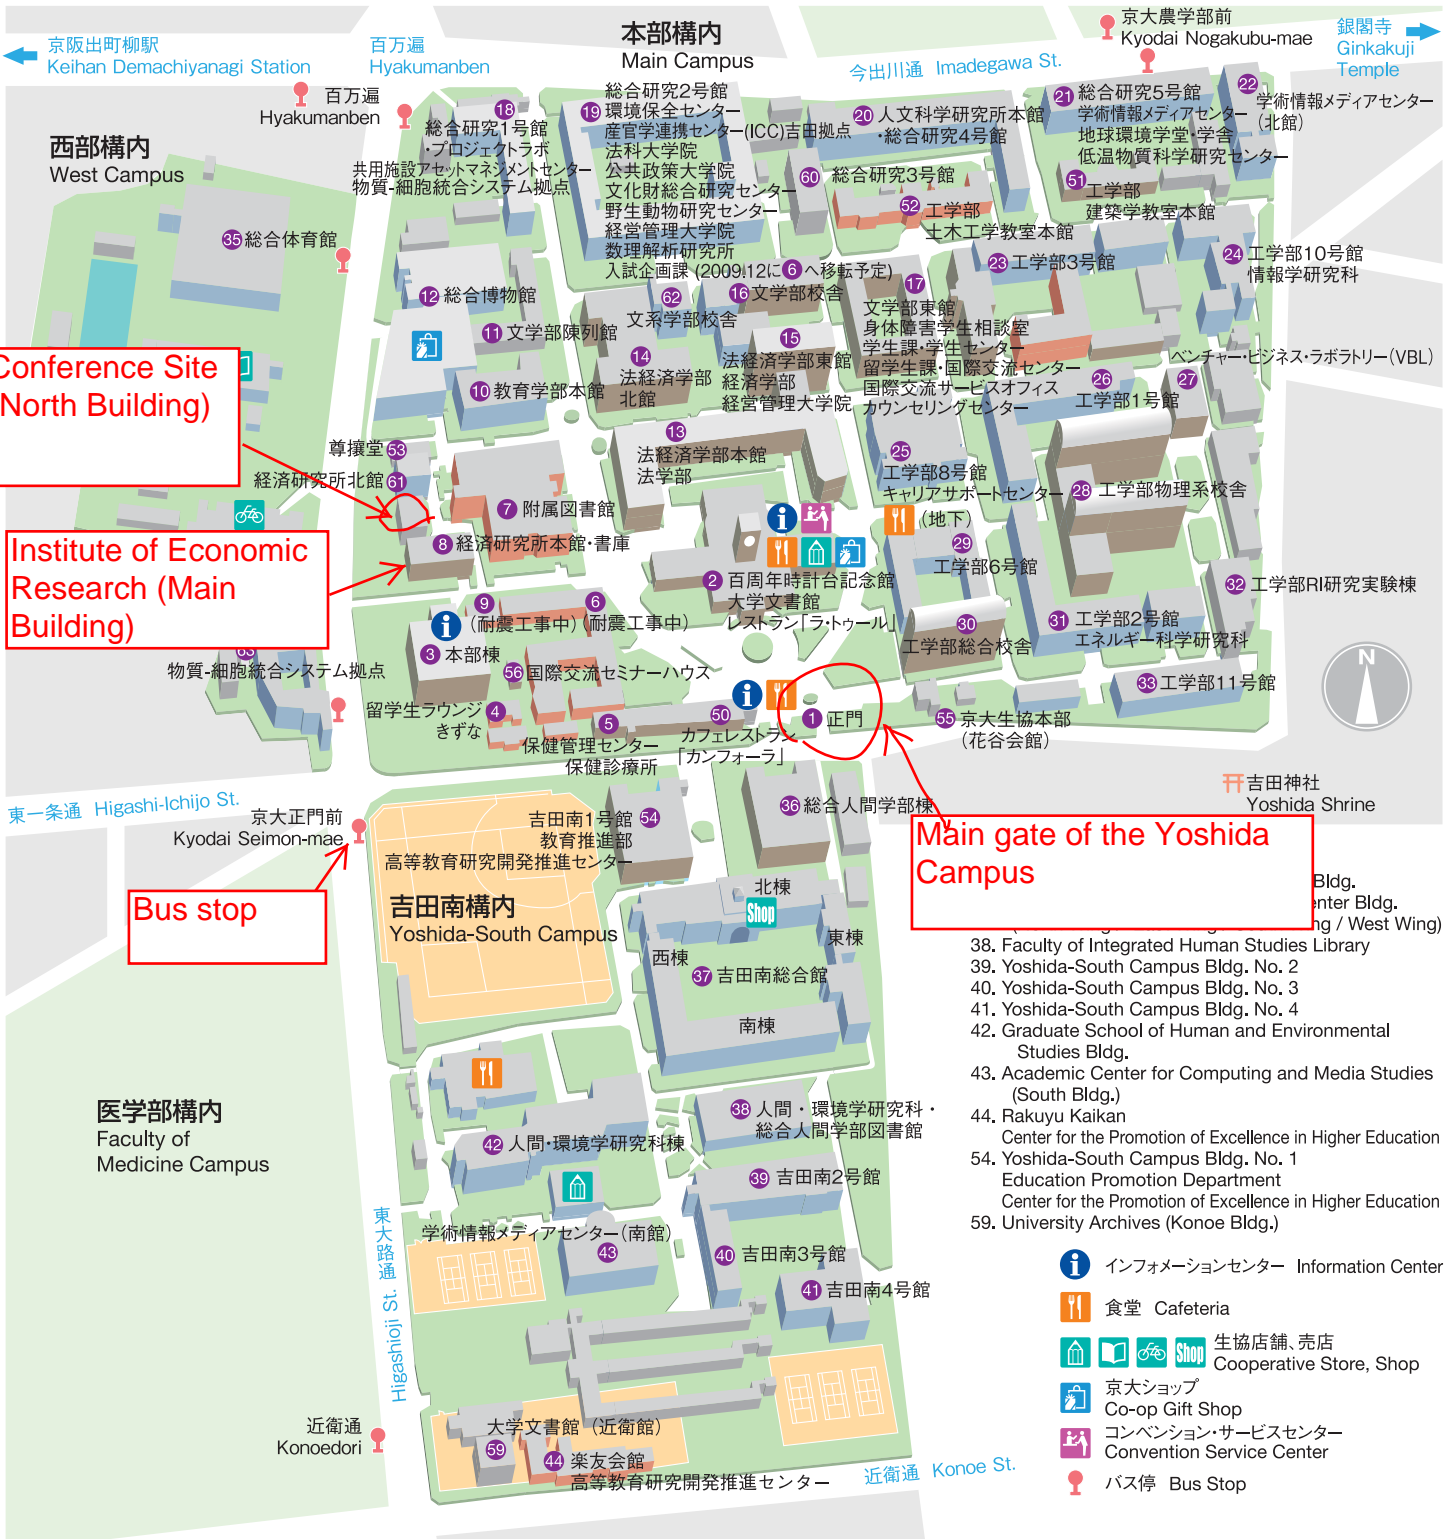

West Campus

1. Sports Gymnasium
2. Yoshida Izumidono
3. Institute for Integrated Cell-Material Sciences (iCeMS)

Conference Site (North Building)

Institute of Economic Research (Main Building)

Main gate of the Yoshida Campus

Bus stop

- インフォメーションセンター Information Center
- 食堂 Cafeteria
- 生協店舗、売店 Cooperative Store, Shop
- 京大ショップ Co-op Gift Shop
- コンベンション・サービスセンター Convention Service Center
- バス停 Bus Stop