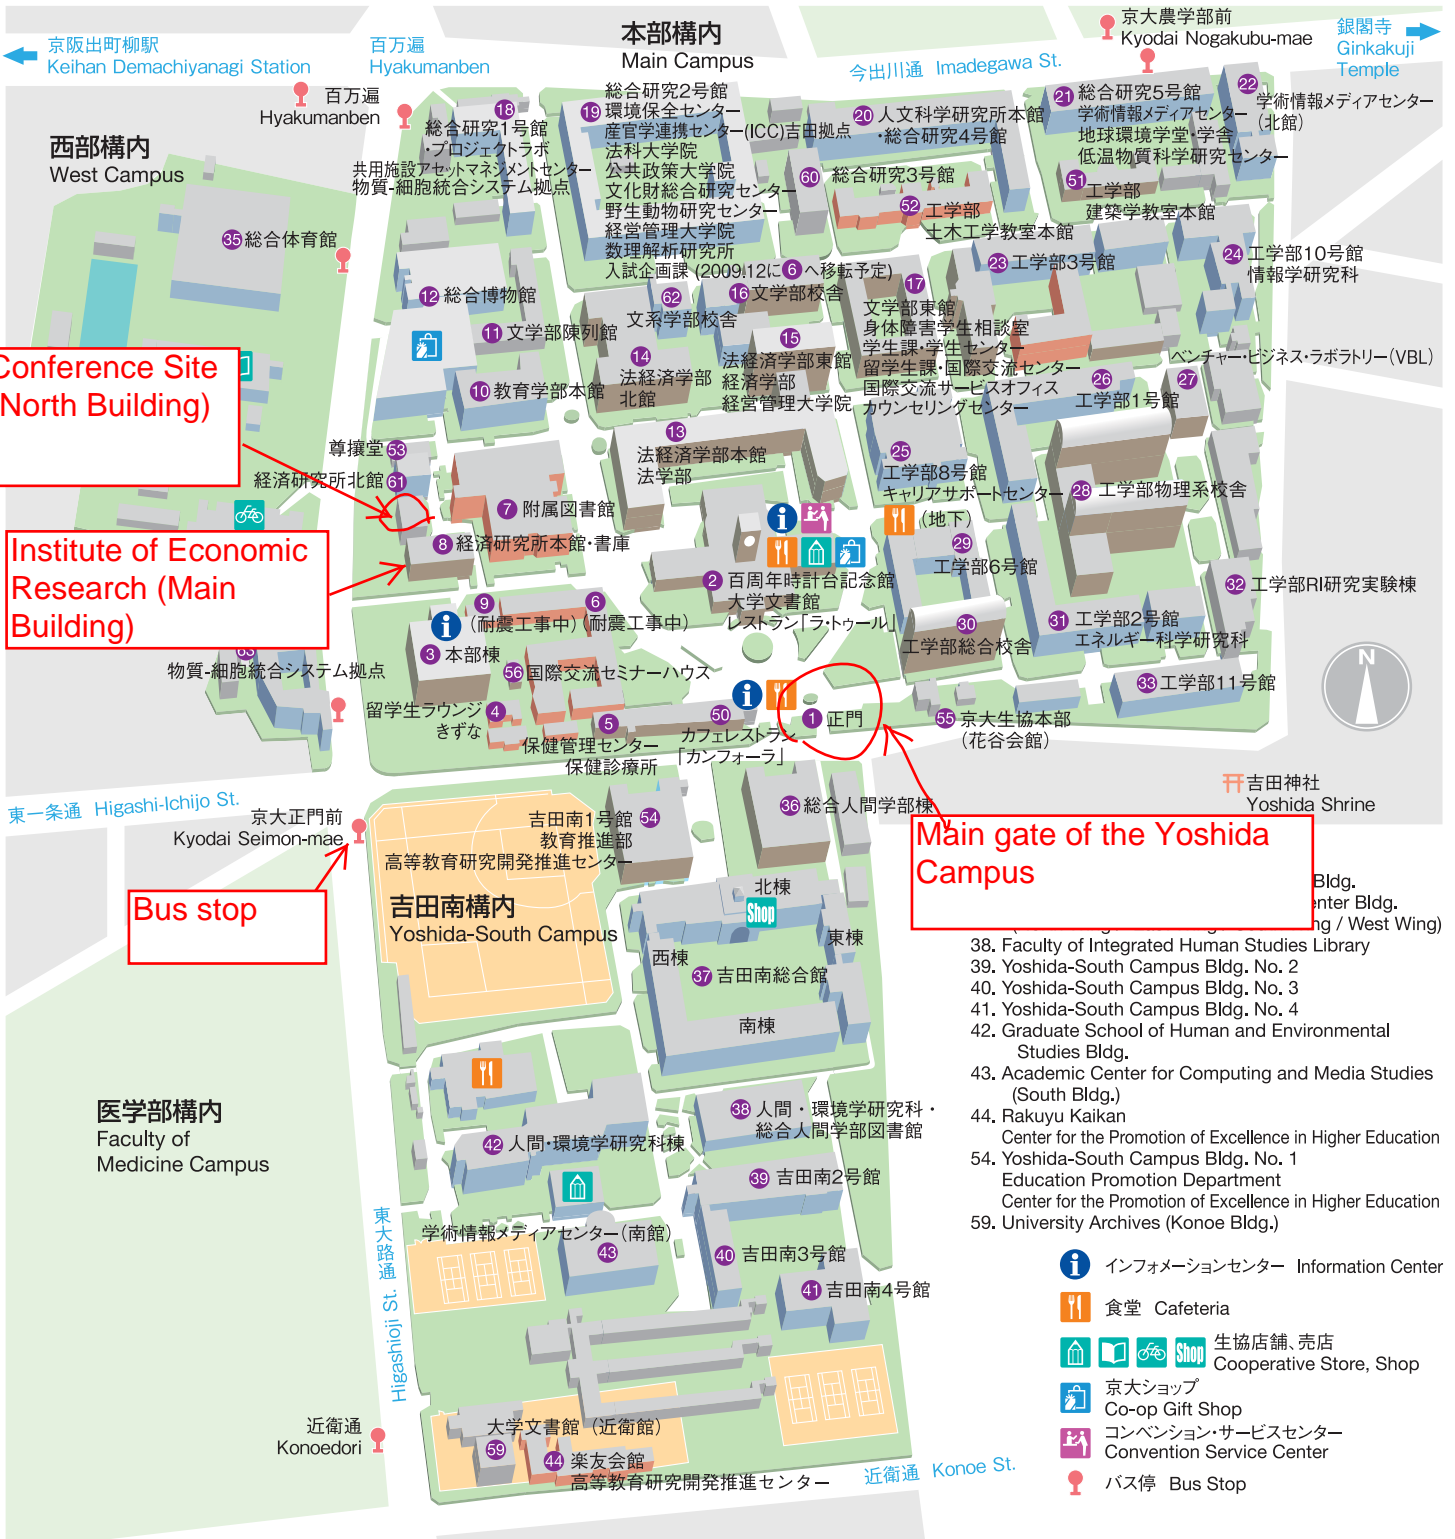

West Campus

- Sports Gymnasium
- Yoshida Izumidono
- Institute for Integrated Cell-Material Sciences (iCeMS)

Conference Site (North Building)

Institute of Economic Research (Main Building)

Main gate of the Yoshida Campus